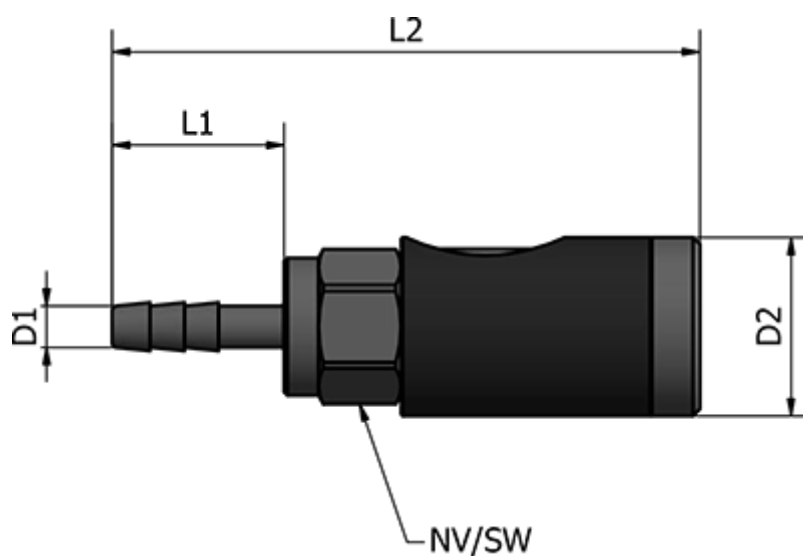

Article number: 58624433D

Description: Safety coupling w. stem $\varnothing 13$
NW 7.2, w. pushbutton

Measures

D1 ((mm) = $\varnothing 13$

D2 (mm) = 26

L1 (mm) = 25

L2 (mm) = 88.5

SW (mm) = 21

Weight (g) = 121